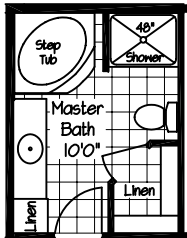

Opt. Deluxe Bath  
With 48" Shower

Model: KLTD-48072  
1280 Sq. Ft.  
2 Bedroom 2 Bath