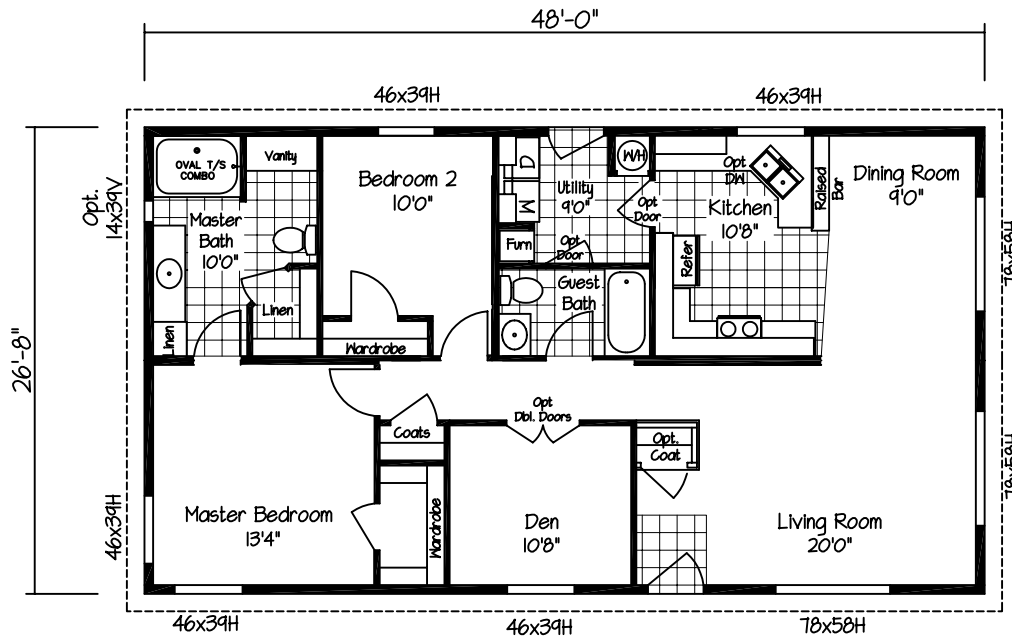

Opt. Deluxe Bath  
With 48" Shower

Model: KLTD-48072  
1280 Sq. Ft.  
2 Bedroom 2 Bath