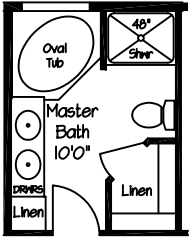

Opt. Residential Bath
With 48" Shower

46x39P

Model: KB-61103
1387 Sq. Ft.
2 Bedroom 2 Bath