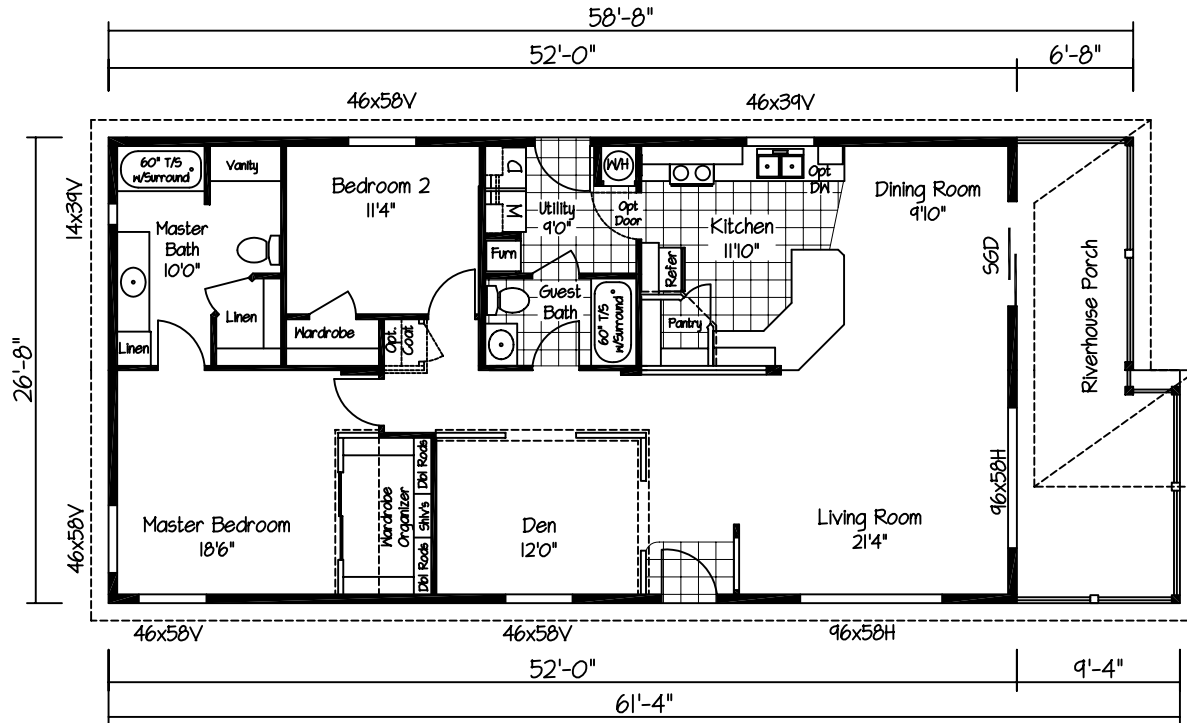

Opt. Residential Bath
With 48" Shower

46x39P

Model: KB-61103
1387 Sq. Ft.
2 Bedroom 2 Bath