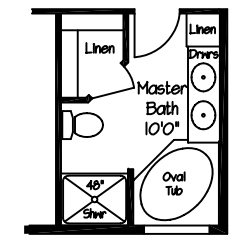

Opt. Reversed Utility
and Guest Bathroom
"KB-66103R"

Model: KB-66103
1778 Sq. Ft.
3 Bedroom 2 Bath W/Den

Opt. Recessed Entry

46x39P
Opt. Residential Bath
With 48" Shower