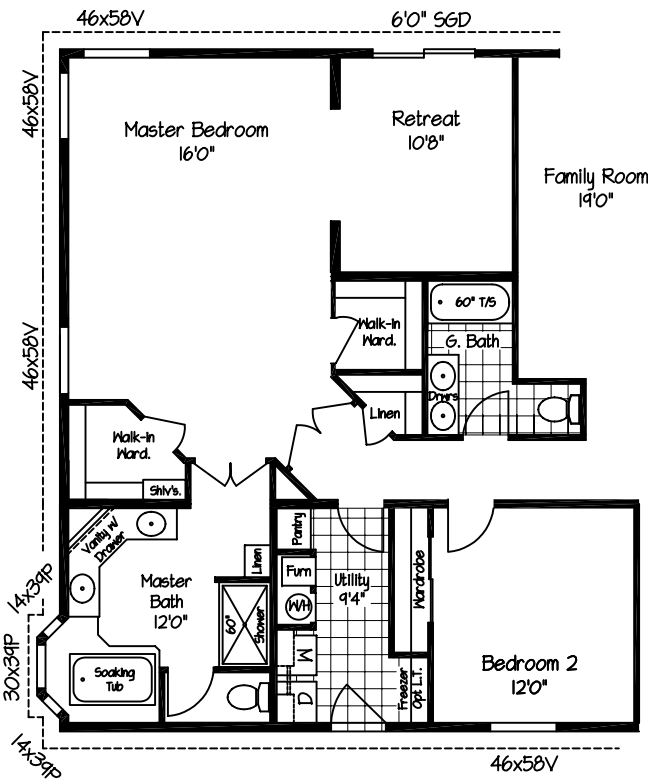

OPT. MASTER BEDROOM  
WITH RETREAT

Model: KE-07  
2667 Sq. Ft.  
3 Bedroom 2 Bath  
w/Retreat