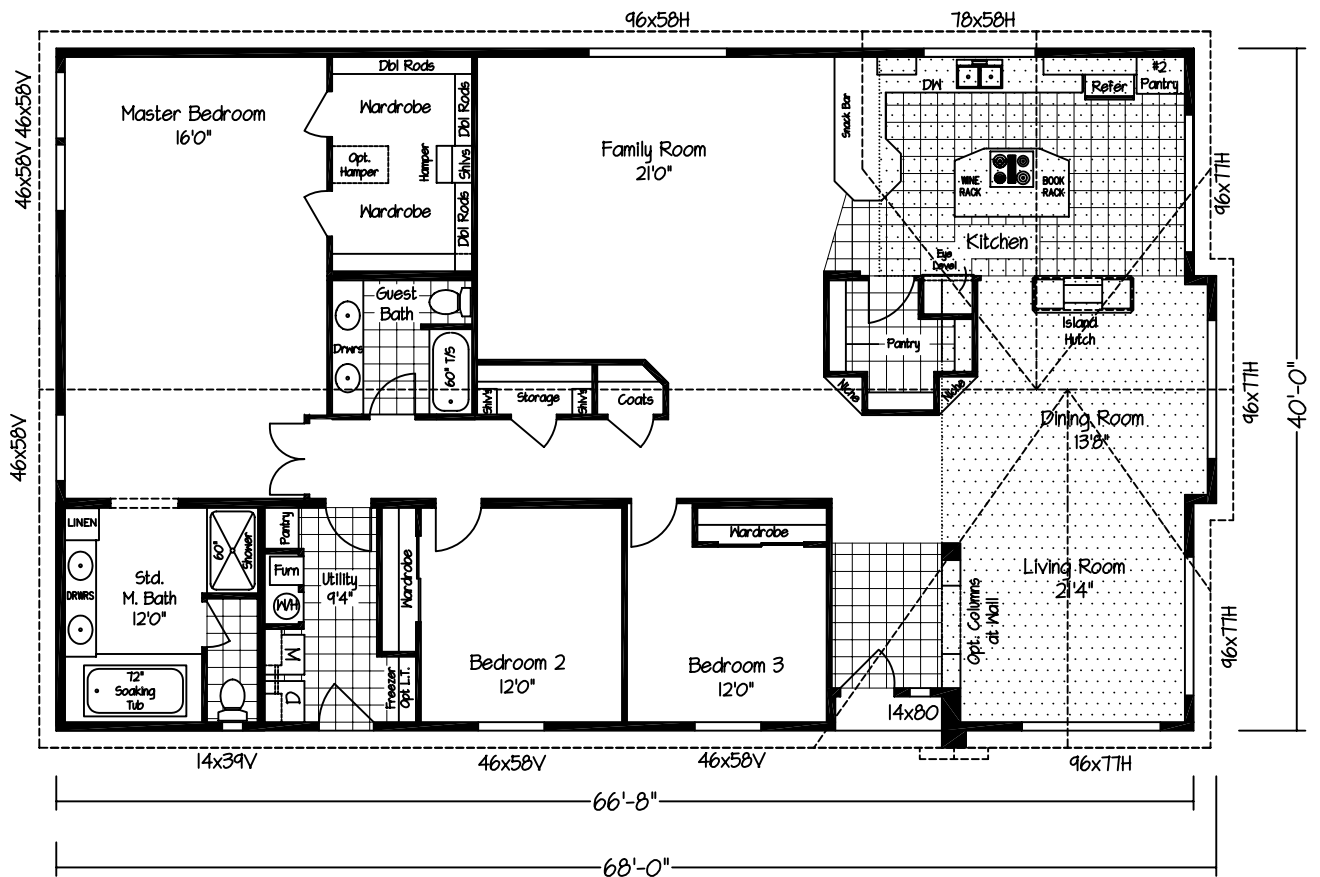

OPT. MASTER BEDROOM  
WITH RETREAT

Model: KE-07  
2667 Sq. Ft.  
3 Bedroom 2 Bath  
w/Retreat